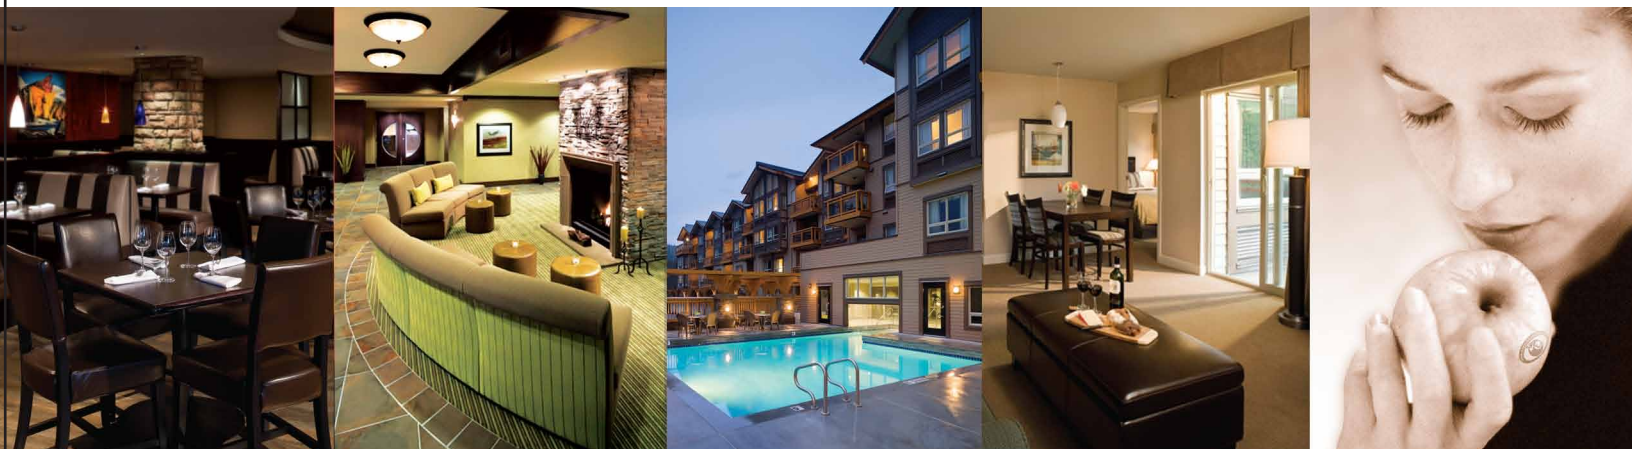

EXECUTIVE

SUITES

GARIBALDI

SPRINGS

RESORT

BUSINESS AND MEETING FACILITIES

- :: 1 meeting room divisible by 2 to accommodate groups up to 140 people
- :: Full onsite catering
- :: Business centre and services
- :: In-house meeting and event coordinator
- :: Audio visual equipment
- :: Picturesque wedding ceremony and reception location

RECREATION

- :: Hiking, biking, rock climbing, and much more
- :: Golf, many spectacular nearby golf courses

FOOD & BEVERAGE

- :: Rockwells Bar & Grill with spacious scenic patio
- :: Room service
- :: Event catering service

STATISTICS & CAPACITIES

Function Room	Sq. Ft.	Theatre	Banquet	Classroom	Horseshoe	Boardroom	Cocktail
CHIEF ROOM	1850	140	100	60	40	40	150
TANTALUS ROOM	500	-	-	-	-	12	25
ROCKWELLS BAR & GRILL	3340	-	180	-	-	-	200
ROCKWELLS PATIO	4000	-	180	-	-	-	300

EXECUTIVE SUITES®

GARIBALDI SPRINGS RESORT