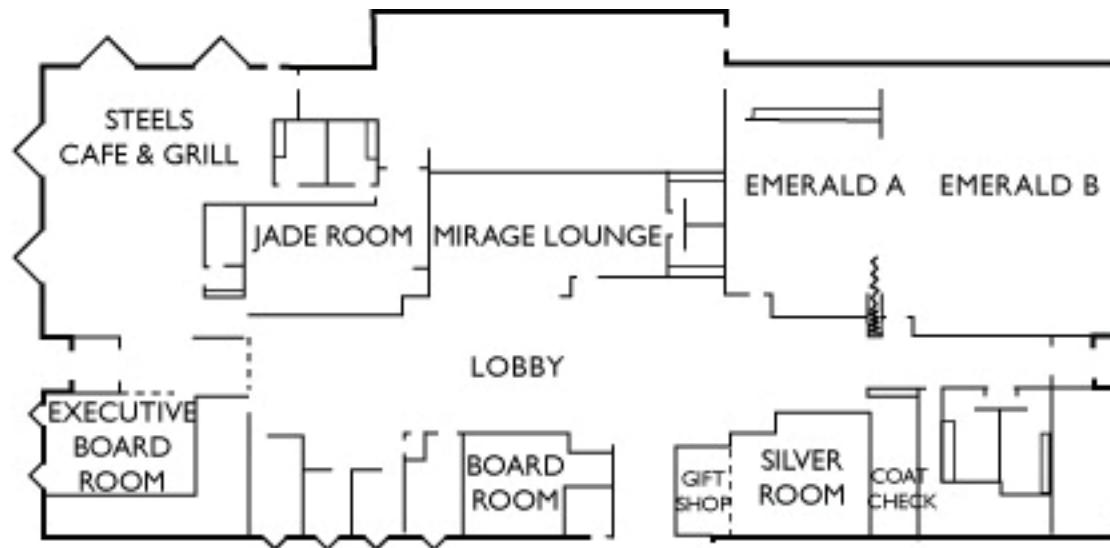

EXECUTIVE ROYAL HOTEL®

WEST EDMONTON, ALBERTA

MEETING, BANQUET & CONVENTION FACILITIES

EMERALD	3521 sq ft.	51X77 ft.
EMERALD A	1073 sq ft.	37X29 ft.
EMERALD B	2448 sq ft.	51X48 ft.
SILVER ROOM	575 sq ft.	23X25 ft.
JADE ROOM	483 sq ft.	21X23 ft.
BOARD ROOM	380 sq ft.	20X19 ft.
EXECUTIVE BOARD ROOM	594 sq ft.	27X22 ft.